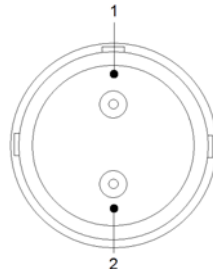

Data Acquisition Products

Description

LEMO 2 way to 12V Cigar lighter adapter

Part Number

RLVBCAB10

Cable length approx 1 metre

LEMO Connector

Pin	
1	+12V DC. Centre pin on cigar adapter
2	Ground. Side terminals of cigar adapter
Chassis	N/C

Note: For wire function refer to module pin description

2 PIN LEMO PLUG

VIEW FACING PINS

LEMO PART NO. FGG.0B.302 CLAD52Z